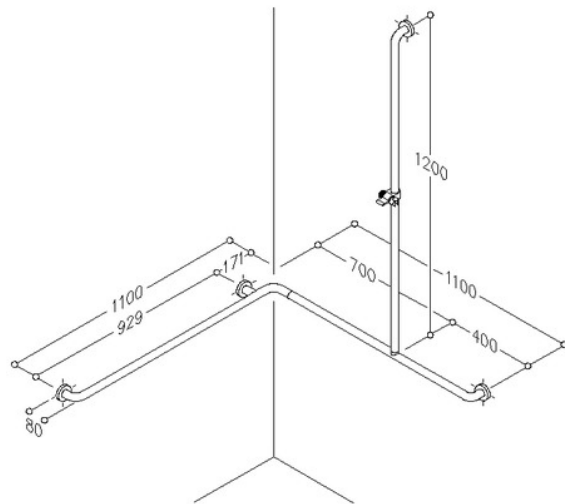

## Inox Care Shower handrail with showerhead holder 2062340, 1100 x 1100 x 1200mm, right

1100 x 1100 x 1200 mm, 32 mm dia, right  
made of stainless steel, material No. 1.4301 (A2, AISI 304), brushed finish, self-adjusting shower head NY.BRH 91. 32, made of Nylon, shower head available in NORMBAU colour dark grey 018, easy adjustment to any height and angle, shower head holder suitable for various hand shower heads, with multi-purpose side hook, with stainless steel roses 70mm dia. for concealed screw fixing, rose inners with compensation of wall differences, maximum loading permitted: 175 kgs.

Supplied with 6mm dia x 70mm stainless Torx screws and plugs for solid masonry.

Suitable for NORMBAU suspendable shower seats 0847 710, 0847 714, 0847 910, 0847 914.

Product code	2062340
Product group	5500